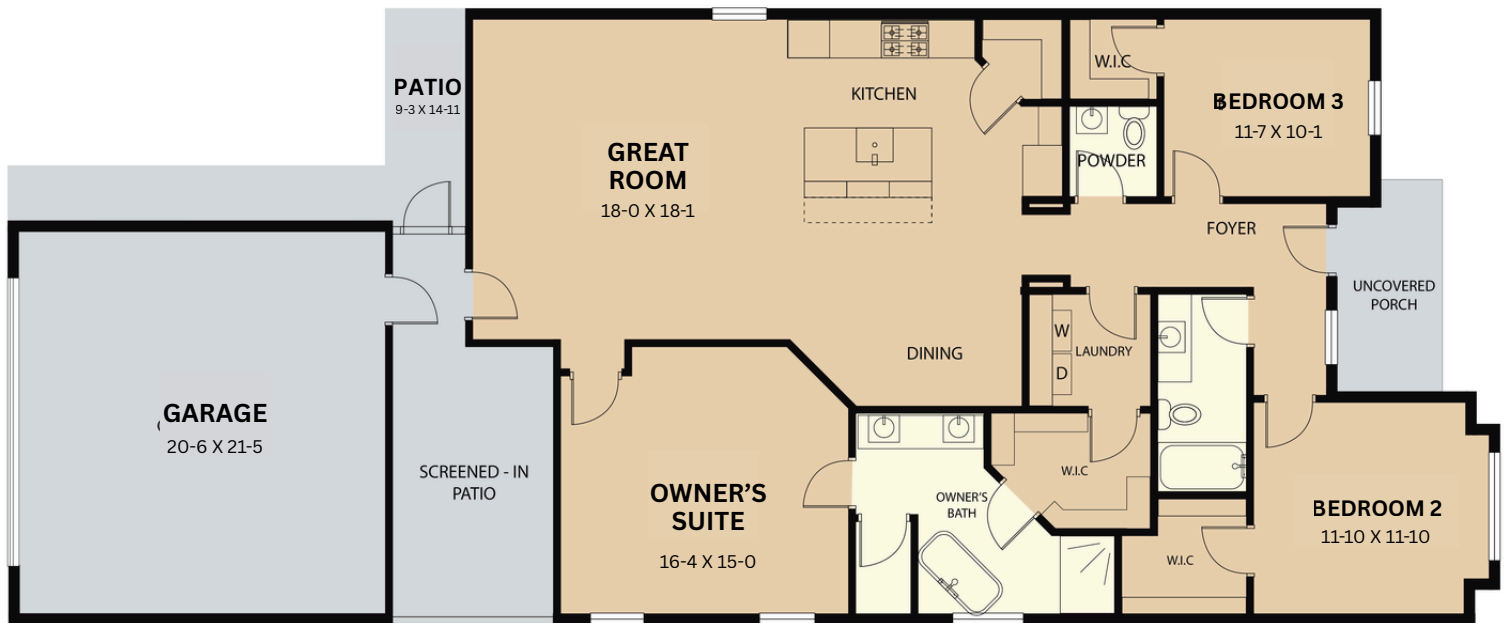

THE
VILLAS
AT TRAILHEAD

1,786
sqft

The
Keystone

Included Features

- **Gourmet Kitchen**
- **Screened in Patio**
- **Uncovered Patio**
- **Large Owner's Suite**
- **Freestanding Tub**
- **Zero-Entry Tile Shower**
- **Cedar Accents on Exterior**
- **Fenced In Back Yard**

Square footage is approximate and to be verified by purchase. Plans, specifications and prices may change without notice at anytime. Trailhead Homes, LLC 2026