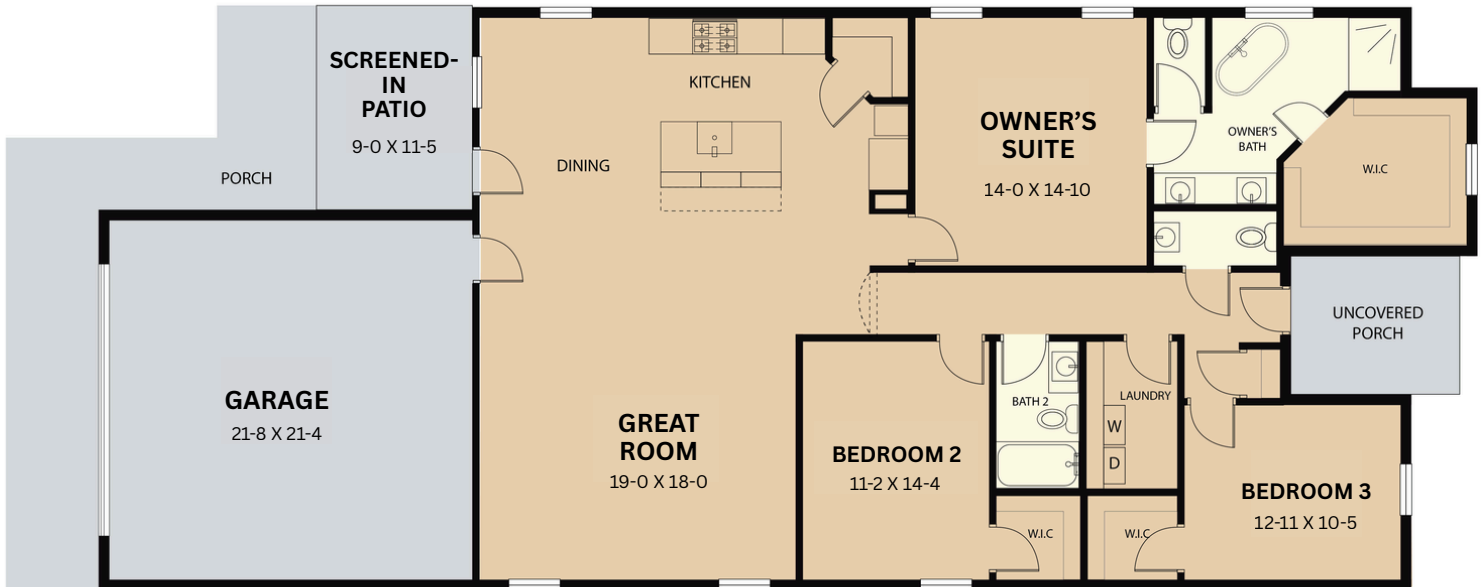

THE
VILLAS
AT TRAILHEAD

1,942
sqft

The
Telluride

Included Features

- **Gourmet Kitchen**
- **Screened in Patio**
- **Uncovered Patio**
- **Large Owner's Suite**
- **Freestanding Tub**
- **Zero-Entry Tile Shower**
- **Cedar Accents & Stone on Exterior**
- **Fenced In Back Yard**

Square footage is approximate and to be verified by purchase. Plans, specifications and prices may change without notice at anytime. Trailhead Homes, LLC 2026